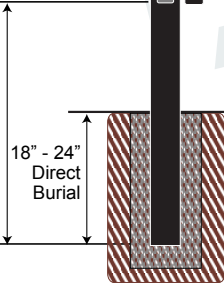

4" O/D Smooth Pole with Access Door

Model Number:	Pole Length:
608 w/AD	8 ft.
610 w/AD	10 ft.
612 w/AD	12 ft.
614 w/AD	14 ft.
616 w/AD	16 ft.

4" O/D Fluted Pole with Access Door

Model Number:	Pole Length:
MP-608 w/AD	8 ft.
MP-610 w/AD	10 ft.
MP-612 w/AD	12 ft.
MP-614 w/AD	14 ft.
MP-616 w/AD	16 ft.

4" O/D Smooth Pole Surface Mount with Access Door & 3" Tenon

Model Number:	Pole Length:
PSM-608-w/AD	8 ft.
PSM-610-w/AD	10 ft.
PSM-612-w/AD	12 ft.
PSM-614-w/AD	14 ft.

4" O/D Fluted Pole Surface Mount with Access Door & 3" Tenon

Model Number:	Pole Length:
PSM-MP-608-w/AD	8 ft.
PSM-MP-610-w/AD	10 ft.
PSM-MP-612-w/AD	12 ft.
PSM-MP-614-w/AD	14 ft.

35" from bottom of access door to bottom of pole.

Ground Level

18" - 24" Direct Burial

35" from bottom of access door to bottom of pole.

Ground Level

18" - 24" Direct Burial

12" from bottom of access door to bottom of pole.

Ground Level

12" from bottom of access door to bottom of pole.

Ground Level