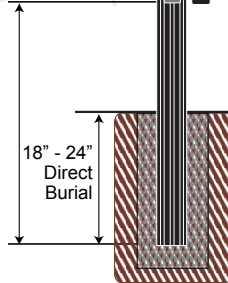

4" O/D Smooth Pole with Access Door

Model Number:	Pole Length:
608 w/AD	8 ft.
610 w/AD	10 ft.
612 w/AD	12 ft.
614 w/AD	14 ft.
616 w/AD	16 ft.

4" O/D Fluted Pole with Access Door

Model Number:	Pole Length:
MP-608 w/AD	8 ft.
MP-610 w/AD	10 ft.
MP-612 w/AD	12 ft.
MP-614 w/AD	14 ft.
MP-616 w/AD	16 ft.

4" O/D Smooth Pole Surface Mount with Access Door & 3" Tenon

Model Number:	Pole Length:
PSM-608-w/AD	8 ft.
PSM-610-w/AD	10 ft.
PSM-612-w/AD	12 ft.
PSM-614-w/AD	14 ft.

4" O/D Fluted Pole Surface Mount with Access Door & 3" Tenon

Model Number:	Pole Length:
PSM-MP-608-w/AD	8 ft.
PSM-MP-610-w/AD	10 ft.
PSM-MP-612-w/AD	12 ft.
PSM-MP-614-w/AD	14 ft.

35" from bottom of access door to bottom of pole.

Ground Level

18" - 24" Direct Burial

35" from bottom of access door to bottom of pole.

Ground Level

18" - 24" Direct Burial

12" from bottom of access door to bottom of pole.

Ground Level

12" from bottom of access door to bottom of pole.

Ground Level